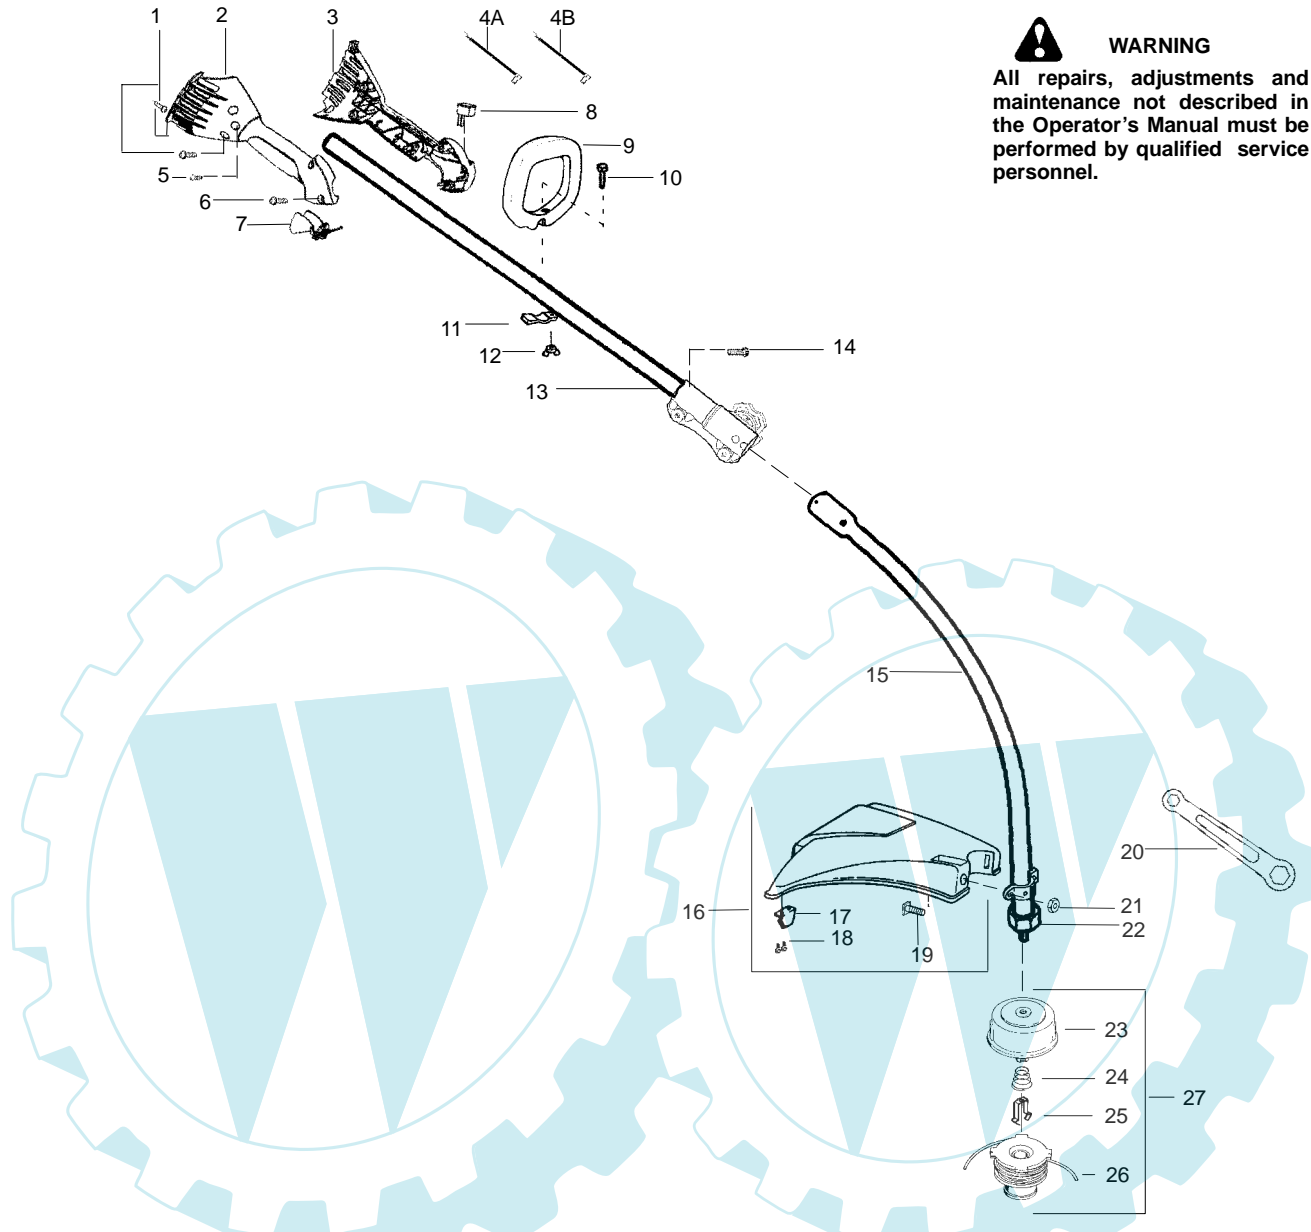

PARTS LIST NO. 530164240		McCULLOCH. PARTS LIST	MODEL(s) TM280
DATE 12/30/03	Replaces 530164240 - 12/10/03		Note: Illustration may differ from actual model due to design changes

WARNING

All repairs, adjustments and maintenance not described in the Operator's Manual must be performed by qualified service personnel.

Ref.	Part No.	Description	Ref.	Part No.	Description
1.	530015886	Screw-handle/fan hsg	16.	530071724	Kit-Shield Ass'y. (Incl.17-21)
2.	530054837	Hsg.-Throttle (Right)	17.	530052286	Line Limiter
3.	530071553	Kit-Left Throttle Hsg.	18.	530015814	Screw-Line Limiter
4.	---	Assy-Front Wire	19.	530015820	Bolt
	530054943	(A) Lower Front Wire	20.	530056401	Wrench
	530055724	(B) Upper Front Wire	21.	530015197	Nut
5.	530015805	Screw-Alignment	22.	530094543	Dustcup
6.	530015886	Screw	23.	530095773	Assy-Hub/Arbor
7.	530056236	Assy-Trigger	24.	530053241	Spring-Return
8.	530069572	Kit-Switch	25.	530401957	Retainer-Spool
9.	530055699	Assy-Handle-Assist	26.	530095845	Assy-Wound Spool
10.	530015820	Bolt	27.	530058831	Assy-TNG VI 3/8" -RH 2x
11.	530088416	Clamp-Assist Handle		Not Shown	
12.	530016152	Wingnut		---	Manual-Operator
13.	530071783	Assy-Upper Shaft (incl. flex shaft & coupler)	✓	530164503	Euro
14.	530016344	Screw	✓	530164504	Aust
15.	530096255	Assy-Lower Shaft (incl. flex shaft)	✓	530164631	Euro II
				530058895	Decal-Warning
				530056220	Decal-Shaft

✓ = NEW PART NUMBER FOR THIS IPL

★ = REFER TO THE SERVICE REFERENCE INDICATED FOR MORE INFORMATION. (LOCATED AT END OF IPL)

PARTS LIST NO. 530164240		McCULLOCH. PARTS LIST	MODEL(s) TM280
DATE 12/30/03	Replaces 530164240 - 12/10/03		Note: Illustration may differ from actual model due to design changes