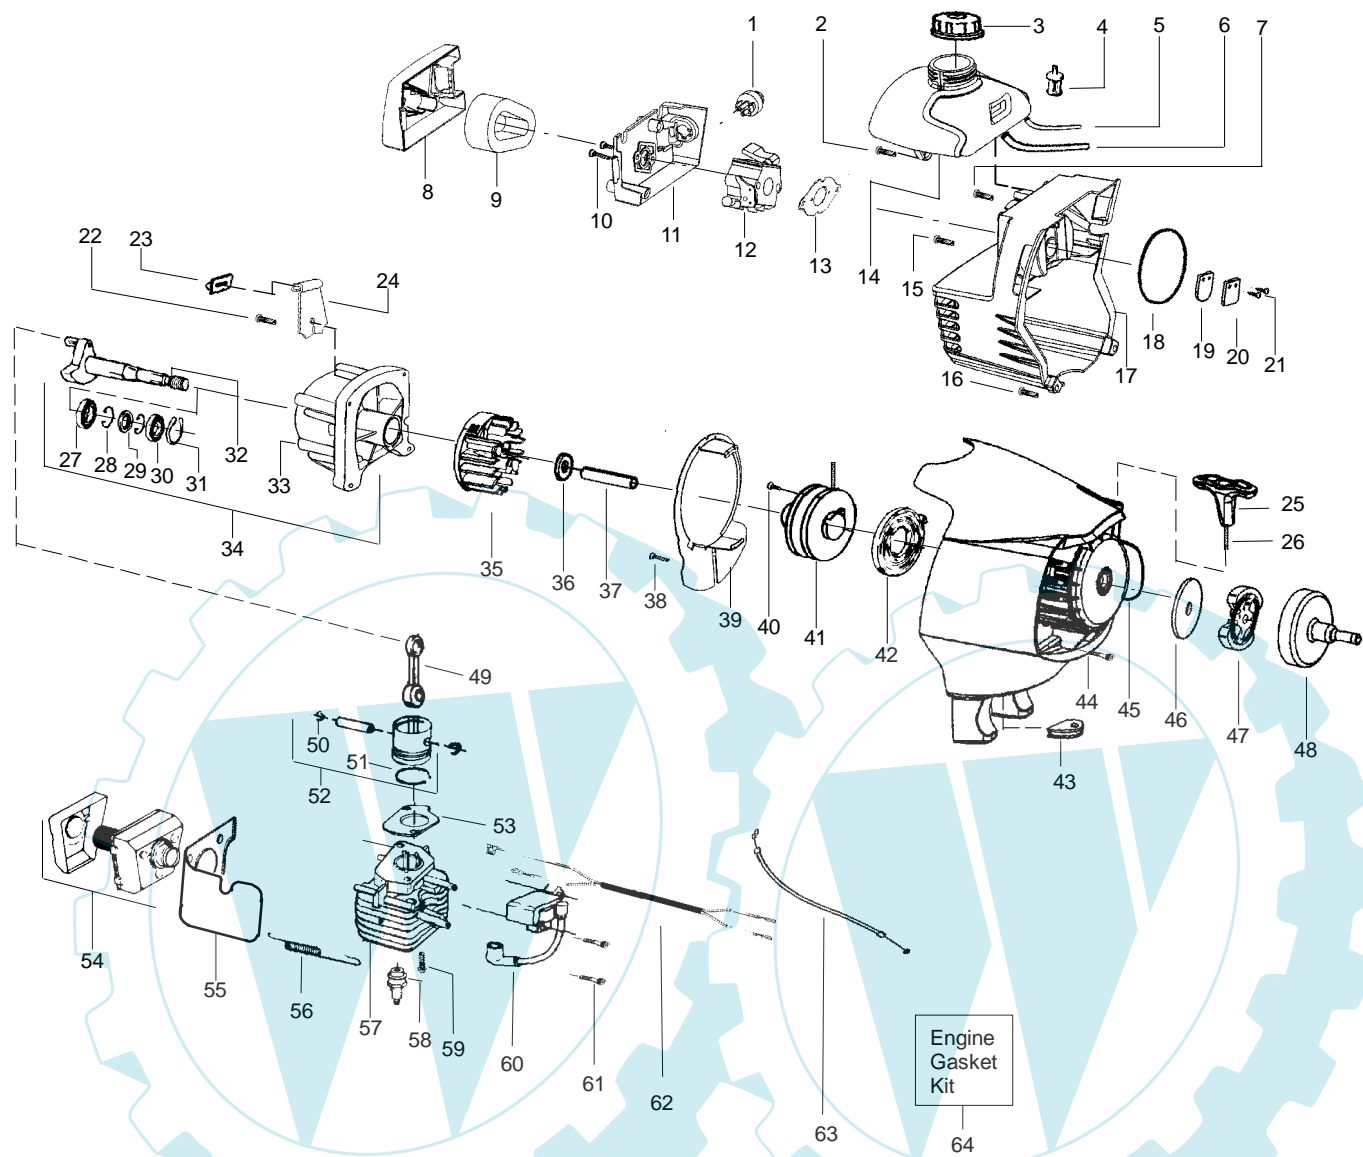

PARTS LIST NO. 530164240		McCULLOCH. PARTS LIST	MODEL(s) TM280
DATE 12/30/03	Replaces 530164240 - 12/10/03		Note: Illustration may differ from actual model due to design changes

WARNING

All repairs, adjustments and maintenance not described in the Operator's Manual must be performed by qualified service personnel.

Ref.	Part No.	Description	Ref.	Part No.	Description
1.	530015886	Screw-handle/fan hsg	16.	530071724	Kit-Shield Ass'y. (Incl.17-21)
2.	530054837	Hsg.-Throttle (Right)	17.	530052286	Line Limiter
3.	530071553	Kit-Left Throttle Hsg.	18.	530015814	Screw-Line Limiter
4.	---	Assy-Front Wire	19.	530015820	Bolt
	530054943	(A) Lower Front Wire	20.	530056401	Wrench
	530055724	(B) Upper Front Wire	21.	530015197	Nut
5.	530015805	Screw-Alignment	22.	530094543	Dustcup
6.	530015886	Screw	23.	530095773	Assy-Hub/Arbor
7.	530056236	Assy-Trigger	24.	530053241	Spring-Return
8.	530069572	Kit-Switch	25.	530401957	Retainer-Spool
9.	530055699	Assy-Handle-Assist	26.	530095845	Assy-Wound Spool
10.	530015820	Bolt	27.	530058831	Assy-TNG VI 3/8" -RH 2x
11.	530088416	Clamp-Assist Handle		Not Shown	
12.	530016152	Wingnut		---	Manual-Operator
13.	530071783	Assy-Upper Shaft (incl. flex shaft & coupler)	✓	530164503	Euro
14.	530016344	Screw	✓	530164504	Aust
15.	530096255	Assy-Lower Shaft (incl. flex shaft)	✓	530164631	Euro II
				530058895	Decal-Warning
				530056220	Decal-Shaft

✓ = NEW PART NUMBER FOR THIS IPL

★ = REFER TO THE SERVICE REFERENCE INDICATED FOR MORE INFORMATION. (LOCATED AT END OF IPL)

PARTS LIST NO. 530164240		McCULLOCH. PARTS LIST	MODEL(s) TM280
DATE 12/30/03	Replaces 530164240 - 12/10/03		Note: Illustration may differ from actual model due to design changes

✓ = NEW PART NUMBER FOR THIS IPL

★ = REFER TO THE SERVICE REFERENCE INDICATED FOR MORE INFORMATION. (LOCATED AT END OF IPL)